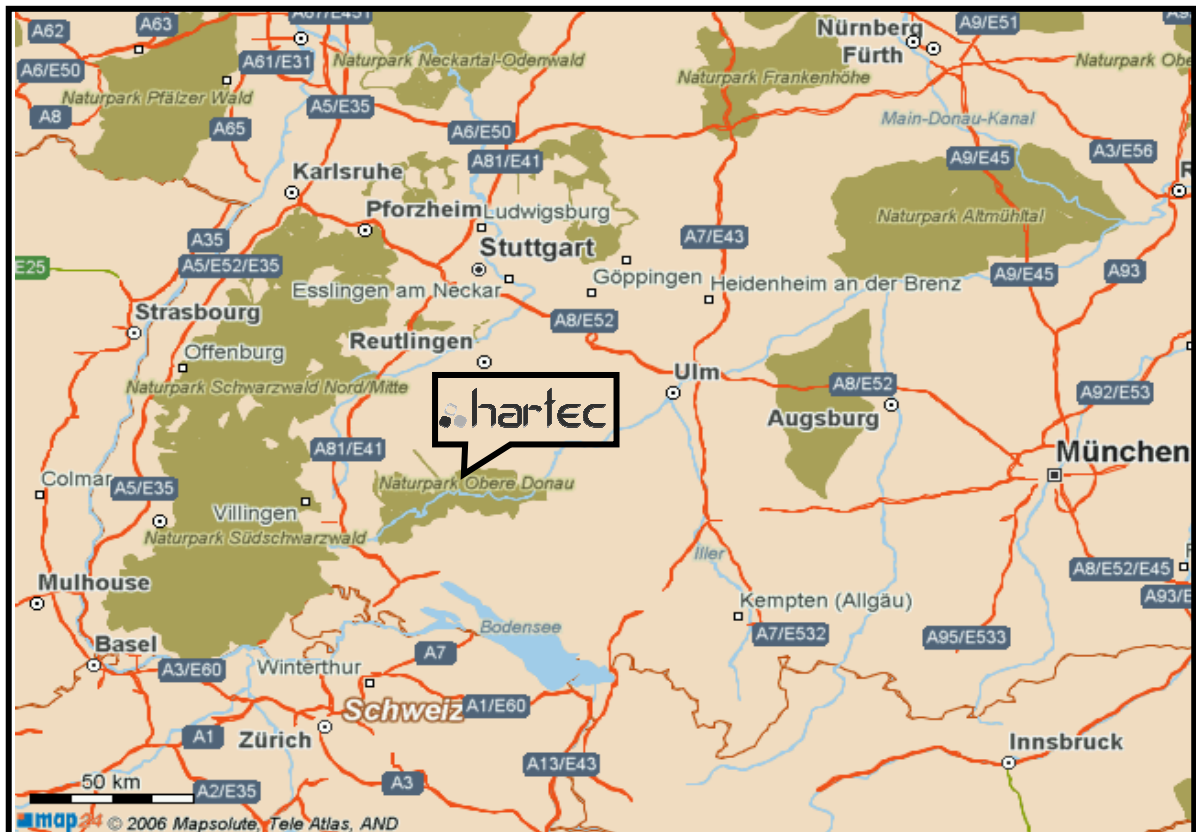

Map to:

hartec Anlagenbau GmbH

hartec GmbH

Schmeienstr. 51 * 72510 Stetten a.k.M. * Tel.: 0 75 73 95 14 - 0

• **coming from A8 Munich / from A7 from north:**

A8 Exit Ulm/ West -> B311 Erbach -> Riedlingen -> Sigmaringen

• **coming from A5 / A8/ A81 via Stuttgart:**

Exit Empfingen -> B27 Balingen -> B463 Albstadt

• **coming from A81 from south via Singen:**

Kreuz Hegau change road to A98 to Stockach,
Exit Stockach West -> B311 Sigmaringen