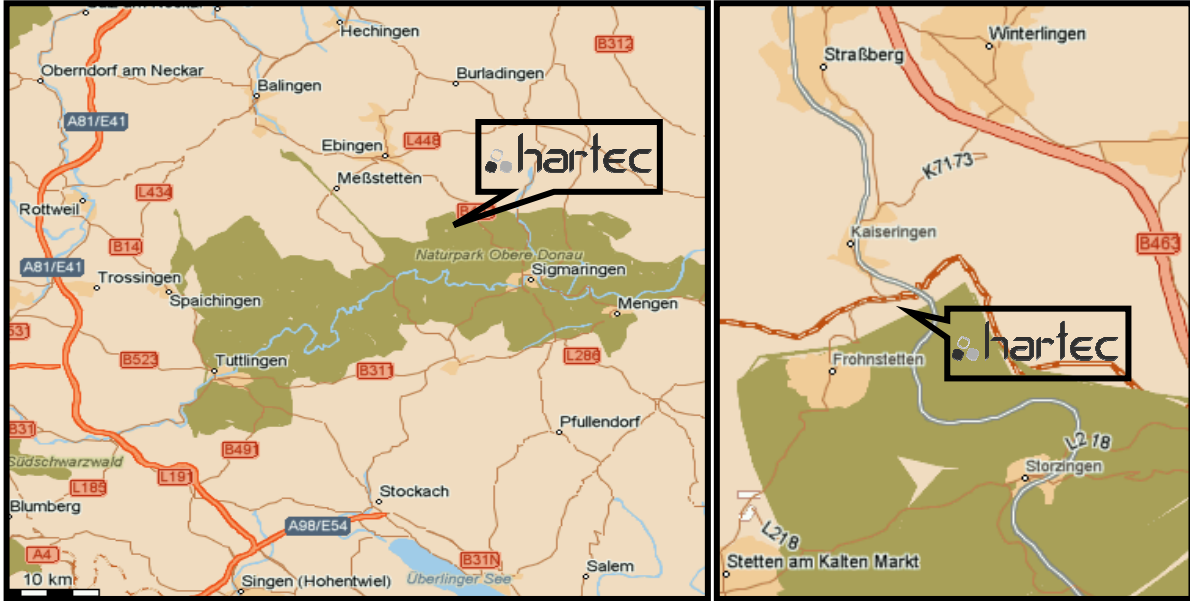

• **coming from A5 / A8/ A81 via Stuttgart:**

Exit Empfingen -> B27 Balingen -> B463 Albstadt

• **coming from A81 from south via Singen:**

Kreuz Hegau change road to A98 to Stockach,  
Exit Stockach West -> B311 Sigmaringen

• **coming via Sigmaringen:**

B463 to Albstadt  
 Exit L218 to Stetten a.k.M., Storzigen  
 Pass Storzigen, drive on to Frohnstetten

• **coming via Balingen:**

B463 to Albstadt, Sigmaringen  
 Pass Albstadt  
 Exit to Strassberg, Stetten a.k.M.

• **via Frohnstetten:**

Pass Frohnstetten -> Strassberg, Kaiseringen  
 Turn right to **Industriegebiet Ebinger Strasse**  
 Follow the road till the end  
 Turn left to **hartec**

• **via Strassberg:**

Pass Strassberg -> Kaiseringen  
 Follow the road to Frohnstetten  
 Turn left to **Industriegebiet Ebinger Strasse**  
 Follow the road till the end  
 Turn left to **hartec**