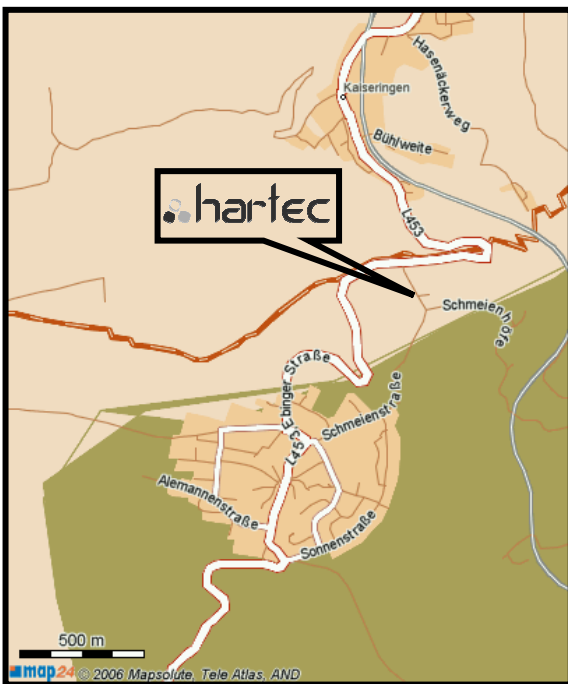

• **coming from A5 / A8/ A81 via Stuttgart:**

Exit Empfingen -> B27 Balingen -> B463 Albstadt

• **coming from A81 from south via Singen:**

Kreuz Hegau change road to A98 to Stockach,  
Exit Stockach West -> B311 Sigmaringen

• **coming via Sigmaringen:**

B463 to Albstadt  
 Exit L218 to Stetten a.k.M., Storzigen  
 Pass Storzigen, drive on to Frohnstetten

• **coming via Balingen:**

B463 to Albstadt, Sigmaringen  
 Pass Albstadt  
 Exit to Strassberg, Stetten a.k.M.

• **via Frohnstetten:**

Pass Frohnstetten -> Strassberg, Kaiseringen  
 Turn right to **Industriegebiet Ebinger Strasse**  
 Follow the road till the end  
 Turn left to **hartec**

• **via Strassberg:**

Pass Strassberg -> Kaiseringen  
 Follow the road to Frohnstetten  
 Turn left to **Industriegebiet Ebinger Strasse**  
 Follow the road till the end  
 Turn left to **hartec**